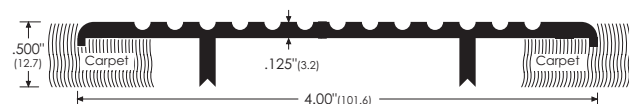

1684A

102mm wide x 12.7mm high carpet divider threshold
1684A Aluminium, mill finish