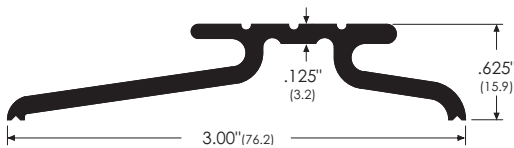

ZERO TRANSITION & BUTT THRESHOLDS

Sizes: 914mm (3 ft), 1219mm (4 ft), 1829mm (6 ft), 2134mm (7 ft), 3048mm (10 ft). Other sizes available to order, maximum 3048mm.

Finishes: A=mill aluminium and B=self colour brass (aka US bronze) where indicated.

Availability: usually ex-stock except items marked with an asterisk, which are to special order (2-3 weeks) depending on quantity.

15A, 15B

36mm wide x 8mm high butt threshold
 15A Aluminium, mill finish
 15B* Brass, self colour

64mm wide x 19mm high Traction Tread™ rubber carpet divider threshold
 1685R* Black rubber

ZERO TRANSITION & BUTT THRESHOLDS

Sizes: 914mm (3 ft), 1219mm (4 ft), 1829mm (6 ft), 2134mm (7 ft), 3048mm (10 ft). Other sizes available to order, maximum 3048mm.