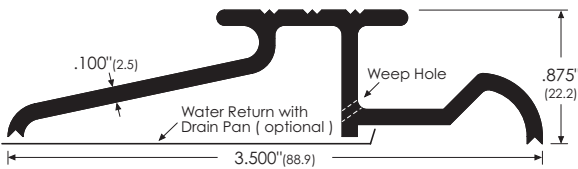

ZERO TRANSITION & BUTT THRESHOLDS

Sizes: 914mm (3 ft), 1219mm (4 ft), 1829mm (6 ft), 2134mm (7 ft), 3048mm (10 ft). Other sizes available to order, maximum 3048mm.

Finishes: A=mill aluminium and B=self colour brass (aka US bronze) where indicated.

Availability: usually ex-stock except items marked with an asterisk, which are to special order (2-3 weeks) depending on quantity.

15A, 15B

36mm wide x 8mm high butt threshold
 15A Aluminium, mill finish
 15B* Brass, self colour

70A, 70B

76mm wide x 16mm high threshold for in-swing or out-swing doors
 70A* Aluminium, mill finish
 70B* Brass, self colour

76B

89mm wide x 22mm high threshold for in-swing doors
 76B* Brass, self colour