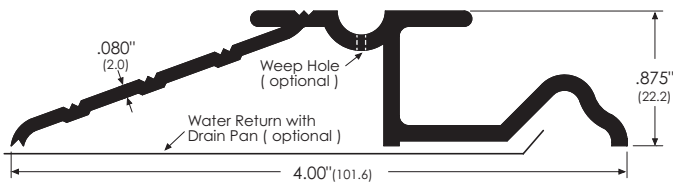

81A

102mm wide x 22mm high threshold for in-swing doors
81A* Aluminium, mill finish