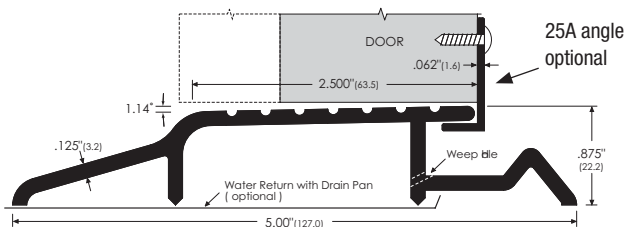

102A

140mm wide transition threshold,
6.4mm high one side, 12.7mm high other side
102A Aluminium, mill finish

104A

152mm wide transition threshold,
6.4mm high one side, 19.1mm high other side
104A Aluminium, mill finish

103A

178mm wide transition threshold,
6.4mm high one side, 12.7mm high other side
103A Aluminium, mill finish

101A

127mm wide x 16mm high transition threshold
101A* Aluminium, mill finish

175A, 175B

127mm wide x 22mm high threshold for in-swing doors
175A Aluminium, mill finish
175B* Brass, self colour
25A Aluminium, mill finish

239A

89mm wide x 6mm high butt threshold
239A* Aluminium, mill finish

ZERO TRANSITION & BUTT THRESHOLDS

Sizes: 914mm (3 ft), 1219mm (4 ft), 1829mm (6 ft), 2134mm (7 ft), 3048mm (10 ft). Other sizes available to order, maximum 3048mm.

ZERO TRANSITION & BUTT THRESHOLDS

Sizes: 914mm (3 ft), 1219mm (4 ft), 1829mm (6 ft), 2134mm (7 ft), 3048mm (10 ft). Other sizes available to order, maximum 3048mm.

Finishes: A=mill aluminium and B=self colour brass (aka US bronze) where indicated.