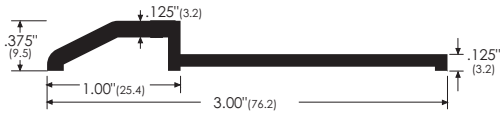

ZERO TRANSITION & BUTT THRESHOLDS

Sizes: 914mm (3 ft), 1219mm (4 ft), 1829mm (6 ft), 2134mm (7 ft), 3048mm (10 ft). Other sizes available to order, maximum 3048mm.

Finishes: A=mill aluminium and B=self colour brass (aka US bronze) where indicated.

Availability: usually ex-stock except items marked with an asterisk, which are to special order (2-3 weeks) depending on quantity.

663A

76mm wide x 9.5mm high butt threshold
663A Aluminium, mill finish