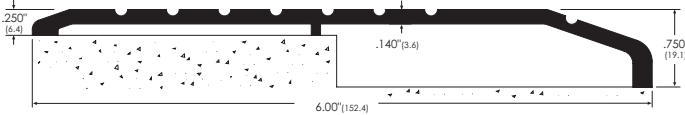

ZERO TRANSITION & BUTT THRESHOLDS

Sizes: 914mm (3 ft), 1219mm (4 ft), 1829mm (6 ft), 2134mm (7 ft), 3048mm (10 ft). Other sizes available to order, maximum 3048mm.

Finishes: A=mill aluminium and B=self colour brass (aka US bronze) where indicated.

64mm wide x 19mm high Traction Tread™ rubber carpet divider threshold
 1685R* Black rubber

ZERO TRANSITION & BUTT THRESHOLDS

Sizes: 914mm (3 ft), 1219mm (4 ft), 1829mm (6 ft), 2134mm (7 ft), 3048mm (10 ft). Other sizes available to order, maximum 3048mm.

102A

140mm wide transition threshold,
6.4mm high one side, 12.7mm high other side
102A Aluminium, mill finish

104A

152mm wide transition threshold,
6.4mm high one side, 19.1mm high other side
104A Aluminium, mill finish