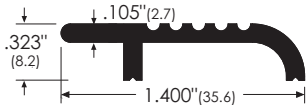

ZERO TRANSITION & BUTT THRESHOLDS

Sizes: 914mm (3 ft), 1219mm (4 ft), 1829mm (6 ft), 2134mm (7 ft), 3048mm (10 ft). Other sizes available to order, maximum 3048mm.

Finishes: A=mill aluminium and B=self colour brass (aka US bronze) where indicated.

Availability: usually ex-stock except items marked with an asterisk, which are to special order (2-3 weeks) depending on quantity.

15A, 15B

36mm wide x 8mm high butt threshold
15A Aluminium, mill finish
15B* Brass, self colour