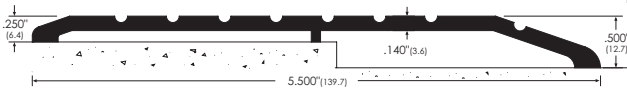

ZERO TRANSITION & BUTT THRESHOLDS

Sizes: 914mm (3 ft), 1219mm (4 ft), 1829mm (6 ft), 2134mm (7 ft), 3048mm (10 ft). Other sizes available to order, maximum 3048mm.

Finishes: A=mill aluminium and B=self colour brass (aka US bronze) where indicated.

Availability: usually ex-stock except items marked with an asterisk, which are to special order (2-3 weeks) depending on quantity.

102A

140mm wide transition threshold,
6.4mm high one side, 12.7mm high other side
102A Aluminium, mill finish