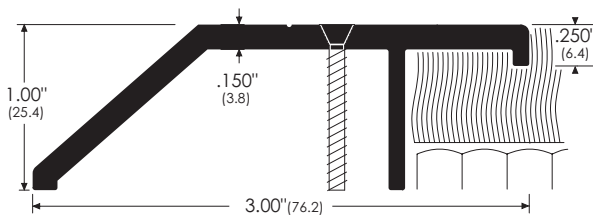

643A

76mm wide x 25mm high carpet divider threshold
643A* Aluminium, mill finish