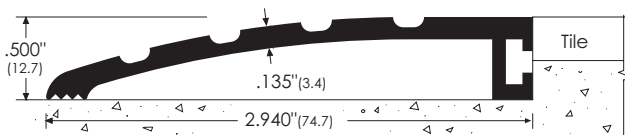

623A

75mm wide x 12.7mm high butt threshold
623A Aluminium, mill finish