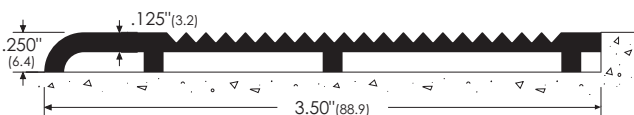

102A

140mm wide transition threshold,
6.4mm high one side, 12.7mm high other side
102A Aluminium, mill finish

104A

152mm wide transition threshold,
6.4mm high one side, 19.1mm high other side
104A Aluminium, mill finish

103A

178mm wide transition threshold,
6.4mm high one side, 12.7mm high other side
103A Aluminium, mill finish

101A

127mm wide x 16mm high transition threshold
101A* Aluminium, mill finish

175A, 175B

127mm wide x 22mm high threshold for in-swing doors
175A Aluminium, mill finish
175B* Brass, self colour
25A Aluminium, mill finish

239A

89mm wide x 6mm high butt threshold
239A* Aluminium, mill finish

ZERO TRANSITION & BUTT THRESHOLDS

Sizes: 914mm (3 ft), 1219mm (4 ft), 1829mm (6 ft), 2134mm (7 ft), 3048mm (10 ft). Other sizes available to order, maximum 3048mm.

ZERO TRANSITION & BUTT THRESHOLDS

Sizes: 914mm (3 ft), 1219mm (4 ft), 1829mm (6 ft), 2134mm (7 ft), 3048mm (10 ft). Other sizes available to order, maximum 3048mm.

Finishes: A=mill aluminium and B=self colour brass (aka US bronze) where indicated.