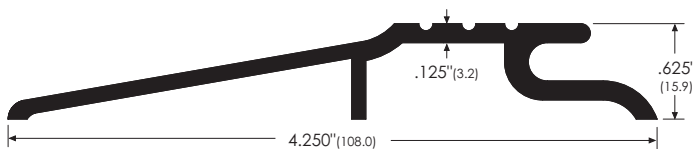

80A, 80B

108mm wide x 16mm high threshold for in-swing doors
80A* Aluminium, mill finish
80B* Brass, self colour