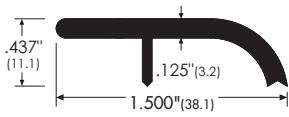

ZERO TRANSITION & BUTT THRESHOLDS

Sizes: 914mm (3 ft), 1219mm (4 ft), 1829mm (6 ft), 2134mm (7 ft), 3048mm (10 ft). Other sizes available to order, maximum 3048mm.

Finishes: A=mill aluminium and B=sef colour brass (aka US bronze) where indicated.

Availability: usually ex-stock except items marked with an asterisk, which are to special order (2-3 weeks) depending on quantity.

304A

38mm wide x 11mm high butt threshold
304A* Aluminium, mill finish