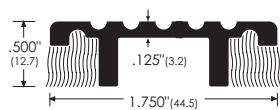

1682A, 1682B

44mm wide x 12.7mm high carpet divider threshold
1682A* Aluminium, mill finish
1682B* Brass, self colour