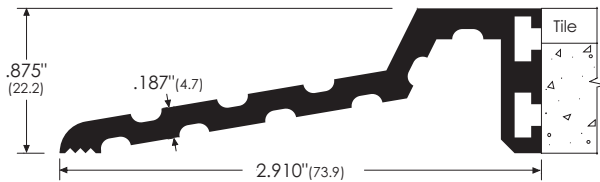

523A

74mm wide x 22mm high butt threshold
523A* Aluminium, mill finish