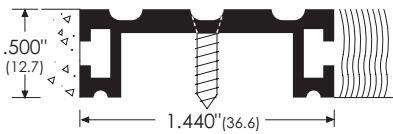

522A

36mm wide x 12.7mm high threshold connector
522A* Aluminium, mill finish