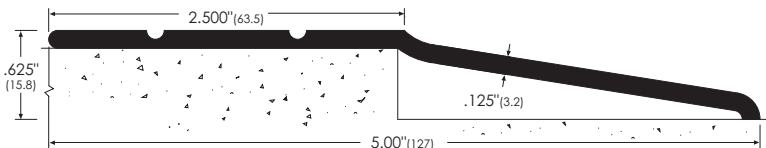

64mm wide x 19mm high Traction Tread™ rubber carpet divider threshold
 1685R* Black rubber

ZERO TRANSITION & BUTT THRESHOLDS

Sizes: 914mm (3 ft), 1219mm (4 ft), 1829mm (6 ft), 2134mm (7 ft), 3048mm (10 ft). Other sizes available to order, maximum 3048mm.

102A

140mm wide transition threshold,
6.4mm high one side, 12.7mm high other side
102A Aluminium, mill finish

104A

152mm wide transition threshold,
6.4mm high one side, 19.1mm high other side
104A Aluminium, mill finish

103A

178mm wide transition threshold,
6.4mm high one side, 12.7mm high other side
103A Aluminium, mill finish

101A

127mm wide x 16mm high transition threshold
101A* Aluminium, mill finish

175A, 175B

127mm wide x 22mm high threshold for in-swing doors
175A Aluminium, mill finish
175B* Brass, self colour
25A Aluminium, mill finish

239A

89mm wide x 6mm high butt threshold
239A* Aluminium, mill finish

ZERO TRANSITION & BUTT THRESHOLDS

Sizes: 914mm (3 ft), 1219mm (4 ft), 1829mm (6 ft), 2134mm (7 ft), 3048mm (10 ft). Other sizes available to order, maximum 3048mm.