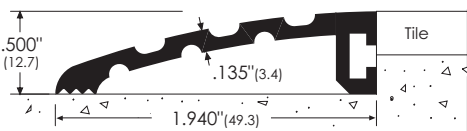

304A

38mm wide x 11mm high butt threshold
304A* Aluminium, mill finish

522A

36mm wide x 12.7mm high threshold connector
522A* Aluminium, mill finish

523A

74mm wide x 22mm high butt threshold
523A* Aluminium, mill finish