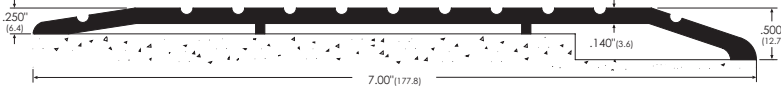

ZERO TRANSITION & BUTT THRESHOLDS

Sizes: 914mm (3 ft), 1219mm (4 ft), 1829mm (6 ft), 2134mm (7 ft), 3048mm (10 ft). Other sizes available to order, maximum 3048mm.

Finishes: A=mill aluminium and B=self colour brass (aka US bronze) where indicated.

64mm wide x 19mm high Traction Tread™ rubber carpet divider threshold
 1685R* Black rubber

ZERO TRANSITION & BUTT THRESHOLDS

Sizes: 914mm (3 ft), 1219mm (4 ft), 1829mm (6 ft), 2134mm (7 ft), 3048mm (10 ft). Other sizes available to order, maximum 3048mm.

Finishes: A=mill aluminium and B=self colour brass (aka US bronze) where indicated.

Availability: usually ex-stock except items marked with an asterisk, which are to special order (2-3 weeks) depending on quantity.

102A

140mm wide transition threshold,
6.4mm high one side, 12.7mm high other side
102A Aluminium, mill finish

104A

152mm wide transition threshold,
6.4mm high one side, 19.1mm high other side
104A Aluminium, mill finish