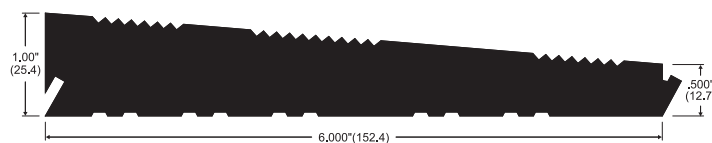

CAUTION: These are not grooved and may become slippery in wet conditions.

Z654ST

100mm wide x 12mm high stainless steel threshold
Grained finish, drilled and csk
Z654ST.1 1000mm long
Z654ST.2 2100mm long

Z544ST

100mm wide x 6mm high stainless steel threshold
Grained finish, drilled and csk
Z544ST.1 1000mm long
Z544ST.2 2100mm long

Z63ST

75mm wide x 6mm high stainless steel threshold
Grained finish, drilled and csk
Z63ST.1 1000mm long
Z63ST.2 2100mm long

ZERO INTERLOCKING RUBBER RAMPS

Zero flexible rubber ramp thresholds are ideal for uneven floor surfaces and provide non-slip surfaces for building entrances. They can be easily cut on site with a knife or saw.

When used together, 258R and 259R interlock to provide a 25.4mm rise over a width of 305mm. Stock sizes 914mm, 1219mm, 1829mm, 2134mm, and 3048mm.

258R*

152mm wide rubber ramp
12.7mm rise from 12.7 – 25.4mm
Black