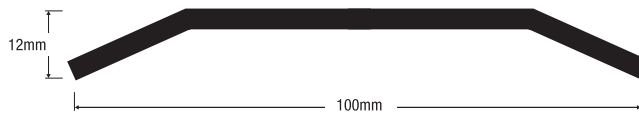

ZERO NON-SLIP THRESHOLDS

Thresholds can be ordered with non-slip epoxy abrasive particles bonded into the grooves. The tread provides a coefficient of friction of 1.02 dry and 0.98 wet. To order, add -E after the product code. Example 546A-E.

Available to special order only.

ZERO STAINLESS STEEL THRESHOLDS

Aluminium thresholds are generally suitable for use on external doors. However in particularly harsh environments it may be decided to use stainless steel thresholds. These are manufactured from 3mm thick Grade 304 stainless steel, and available in three patterns. Lengths: 1000mm and 2100mm drilled for CSK screws.

CAUTION: These are not grooved and may become slippery in wet conditions.

Z654ST

100mm wide x 12mm high stainless steel threshold
Grained finish, drilled and csk
Z654ST.1 1000mm long
Z654ST.2 2100mm long

When used together, 258R and 259R interlock to provide a 25.4mm rise over a width of 305mm. Stock sizes 914mm, 1219mm, 1829mm, 2134mm, and 3048mm.

258R*

152mm wide rubber ramp
12.7mm rise from 12.7 – 25.4mm
Black