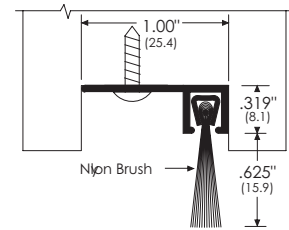

ZERO UNDER DOOR SEALS

Sizes: 914mm (3 ft), 1219mm (4 ft), 1829mm (6 ft), 2134mm (7 ft), 3048mm (10 ft). Other sizes available to order, maximum 3048mm.
 Finishes: A=mill aluminium, AA=clear anodised silver, B=sef colour brass (aka US bronze), D=dark bronze anodised and G=gold anodised where indicated.
 Availability: usually ex-stock except items marked with an asterisk, which are to special order (2-3 weeks) depending on quantity.

53A
 19mm wide carrier.
 53A Mill Aluminium

52A
 37mm wide carrier.
 52A Mill Aluminium

72A
 44mm wide carrier.
 72A Mill Aluminium

452A
 37mm wide carrier (larger neoprene).
 452A Mill Aluminium

381A
 Double flipper sweep.
 381A Mill Aluminium

8149AA
 Angle sill sweep.
 8149AA* Anodised Aluminium

253A
 Ribbed neoprene.
 253A Mill Aluminium

153A
 Ribbed neoprene/angle.
 Available D finish to order at extra cost.
 153A Mill Aluminium

111A
 Door shoe for 44mm thick door.
 111A* Mill Aluminium

ZERO UNDER DOOR SEALS

Sizes: 914mm (3 ft), 1219mm (4 ft), 1829mm (6 ft), 2134mm (7 ft), 3048mm (10 ft). Other sizes available to order, maximum 3048mm.
 Finishes: A=mill aluminium, AA=clear anodised silver, B=self colour brass (aka US bronze), D=dark bronze anodised and G=gold anodised where indicated.
 Availability: usually ex-stock except items marked with an asterisk, which are to special order (2-3 weeks) depending on quantity.