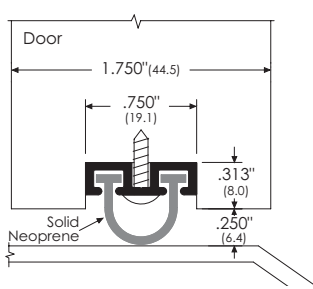

ZERO UNDER DOOR SEALS

Sizes: 914mm (3 ft), 1219mm (4 ft), 1829mm (6 ft), 2134mm (7 ft), 3048mm (10 ft). Other sizes available to order, maximum 3048mm.
 Finishes: A=mill aluminium, AA=clear anodised silver, B=sef colour brass (aka US bronze), D=dark bronze anodised and G=gold anodised where indicated.
 Availability: usually ex-stock except items marked with an asterisk, which are to special order (2-3 weeks) depending on quantity.

ZERO UNDER DOOR SEALS

Sizes: 914mm (3 ft), 1219mm (4 ft), 1829mm (6 ft), 2134mm (7 ft), 3048mm (10 ft). Other sizes available to order, maximum 3048mm.
 Finishes: A=mill aluminium, AA=clear anodised silver, B=self colour brass (aka US bronze), D=dark bronze anodised and G=gold anodised where indicated.
 Availability: usually ex-stock except items marked with an asterisk, which are to special order (2-3 weeks) depending on quantity.