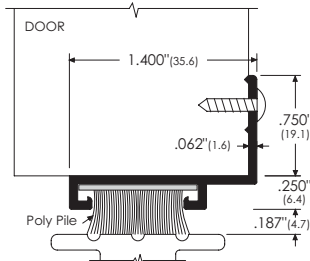

154A
Polypile sweep/angle. Available D finish to order at extra cost.
154A Mill Aluminium