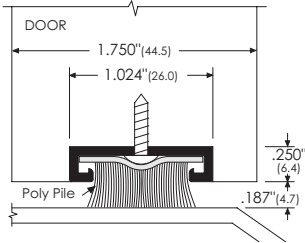

ZERO UNDER DOOR SEALS

Sizes: 914mm (3 ft), 1219mm (4 ft), 1829mm (6 ft), 2134mm (7 ft), 3048mm (10 ft). Other sizes available to order, maximum 3048mm.
 Finishes: A=mill aluminium, AA=clear anodised silver, B=sef colour brass (aka US bronze), D=dark bronze anodised and G=gold anodised where indicated.
 Availability: usually ex-stock except items marked with an asterisk, which are to special order (2-3 weeks) depending on quantity.

8149AA
 Angle sill sweep.
 8149AA* Anodised Aluminium

253A
 Ribbed neoprene.
 253A Mill Aluminium

153A
 Ribbed neoprene/angle.
 Available D finish to order at extra cost.
 153A Mill Aluminium

111A
 Door shoe for 44mm thick door.
 111A* Mill Aluminium

ZERO UNDER DOOR SEALS

Sizes: 914mm (3 ft), 1219mm (4 ft), 1829mm (6 ft), 2134mm (7 ft), 3048mm (10 ft). Other sizes available to order, maximum 3048mm.
 Finishes: A=mill aluminium, AA=clear anodised silver, B=self colour brass (aka US bronze), D=dark bronze anodised and G=gold anodised where indicated.
 Availability: usually ex-stock except items marked with an asterisk, which are to special order (2-3 weeks) depending on quantity.