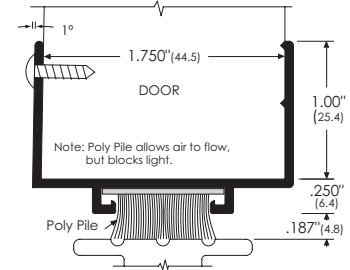

ZERO UNDER DOOR SEALS

Sizes: 914mm (3 ft), 1219mm (4 ft), 1829mm (6 ft), 2134mm (7 ft), 3048mm (10 ft). Other sizes available to order, maximum 3048mm.
 Finishes: A=mill aluminium, AA=clear anodised silver, B=self colour brass (aka US bronze), D=dark bronze anodised and G=gold anodised where indicated.
 Availability: usually ex-stock except items marked with an asterisk, which are to special order (2-3 weeks) depending on quantity.

254A
 Polypile sweep.
 254A Mill Aluminium

154A
 Polypile sweep/angle. Available D finish to order at extra cost.
 154A Mill Aluminium

110A
 Door shoe for 44mm thick door.
 110A* Mill Aluminium

255AA
 Adjustable sill sweep. Available D finish to order at extra cost.
 255AA* Anodised Aluminium