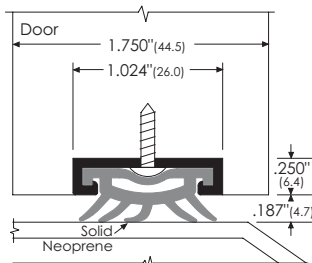

253A
Ribbed neoprene.
253A Mill Aluminium