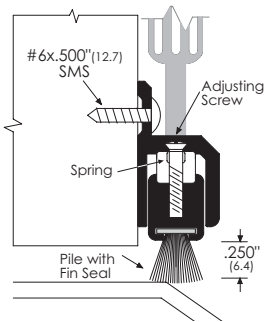

ZERO UNDER DOOR SEALS

Sizes: 914mm (3 ft), 1219mm (4 ft), 1829mm (6 ft), 2134mm (7 ft), 3048mm (10 ft). Other sizes available to order, maximum 3048mm.
 Finishes: A=mill aluminium, AA=clear anodised silver, B=self colour brass (aka US bronze), D=dark bronze anodised and G=gold anodised where indicated.
 Availability: usually ex-stock except items marked with an asterisk, which are to special order (2-3 weeks) depending on quantity.

254A
 Polypile sweep.
 254A Mill Aluminium

154A
 Polypile sweep/angle. Available D finish to order at extra cost.
 154A Mill Aluminium

110A
 Door shoe for 44mm thick door.
 110A* Mill Aluminium

255AA
 Adjustable sill sweep. Available D finish to order at extra cost.
 255AA* Anodised Aluminium