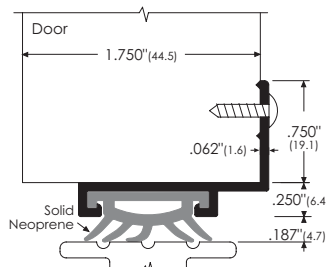

153A
Ribbed neoprene/angle.
Available D finish to order at extra cost.
153A Mill Aluminium