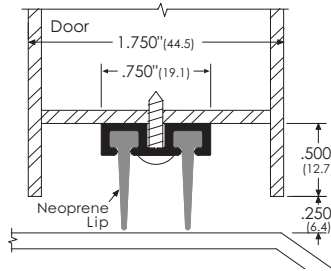

ZERO UNDER DOOR SEALS

Sizes: 914mm (3 ft), 1219mm (4 ft), 1829mm (6 ft), 2134mm (7 ft), 3048mm (10 ft). Other sizes available to order, maximum 3048mm.
 Finishes: A=mill aluminium, AA=clear anodised silver, B=sef colour brass (aka US bronze), D=dark bronze anodised and G=gold anodised where indicated.
 Availability: usually ex-stock except items marked with an asterisk, which are to special order (2-3 weeks) depending on quantity.

53A
 19mm wide carrier.
 53A Mill Aluminium

52A
 37mm wide carrier.
 52A Mill Aluminium

72A
 44mm wide carrier.
 72A Mill Aluminium

452A
 37mm wide carrier (larger neoprene).
 452A Mill Aluminium

381A
 Double flipper sweep.
 381A Mill Aluminium

8149AA
 Angle sill sweep.
 8149AA* Anodised Aluminium

253A
 Ribbed neoprene.
 253A Mill Aluminium

153A
 Ribbed neoprene/angle.
 Available D finish to order at extra cost.
 153A Mill Aluminium

111A
 Door shoe for 44mm thick door.
 111A* Mill Aluminium

ZERO UNDER DOOR SEALS

Sizes: 914mm (3 ft), 1219mm (4 ft), 1829mm (6 ft), 2134mm (7 ft), 3048mm (10 ft). Other sizes available to order, maximum 3048mm.
 Finishes: A=mill aluminium, AA=clear anodised silver, B=self colour brass (aka US bronze), D=dark bronze anodised and G=gold anodised where indicated.
 Availability: usually ex-stock except items marked with an asterisk, which are to special order (2-3 weeks) depending on quantity.