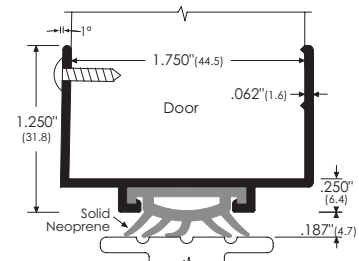

111A
Door shoe for 44mm thick door.
111A* Mill Aluminium