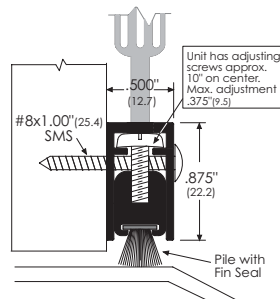

ZERO UNDER DOOR SEALS

Sizes: 914mm (3 ft), 1219mm (4 ft), 1829mm (6 ft), 2134mm (7 ft), 3048mm (10 ft). Other sizes available to order, maximum 3048mm.
 Finishes: A=mill aluminium, AA=clear anodised silver, B=self colour brass (aka US bronze), D=dark bronze anodised and G=gold anodised where indicated.
 Availability: usually ex-stock except items marked with an asterisk, which are to special order (2-3 weeks) depending on quantity.

254A
 Polypile sweep.
 254A Mill Aluminium

154A
 Polypile sweep/angle. Available D finish to order at extra cost.
 154A Mill Aluminium

110A
 Door shoe for 44mm thick door.
 110A* Mill Aluminium

255AA
 Adjustable sill sweep. Available D finish to order at extra cost.
 255AA* Anodised Aluminium