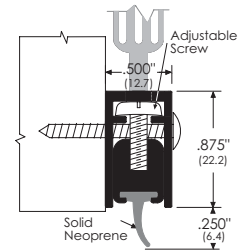

873AA
Adjustable sill sweep.
873AA* Anodised Aluminium