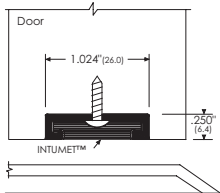

253FSA
Morticed door sweep with intumescent.
253FSA Mill Aluminium