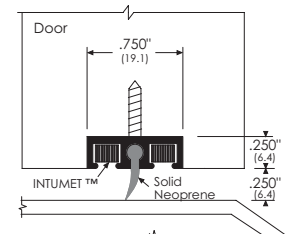

ZERO UNDER DOOR SEALS

Sizes: 914mm (3 ft), 1219mm (4 ft), 1829mm (6 ft), 2134mm (7 ft), 3048mm (10 ft). Other sizes available to order, maximum 3048mm.
 Finishes: A=mill aluminium, AA=clear anodised silver, B=sef colour brass (aka US bronze), D=dark bronze anodised and G=gold anodised where indicated.
 Availability: usually ex-stock except items marked with an asterisk, which are to special order (2-3 weeks) depending on quantity.

ZERO UNDER DOOR SEALS

Sizes: 914mm (3 ft), 1219mm (4 ft), 1829mm (6 ft), 2134mm (7 ft), 3048mm (10 ft). Other sizes available to order, maximum 3048mm.
 Finishes: A=mill aluminium, AA=clear anodised silver, B=self colour brass (aka US bronze), D=dark bronze anodised and G=gold anodised where indicated.
 Availability: usually ex-stock except items marked with an asterisk, which are to special order (2-3 weeks) depending on quantity.

871AA
 Adjustable sill sweep.
 871AA Anodised Aluminium

873AA
 Adjustable sill sweep.
 873AA* Anodised Aluminium

253FSA
 Morticed door sweep with intumescent.
 253FSA Mill Aluminium

511A
 Door sweep.
 511A* Mill Aluminium