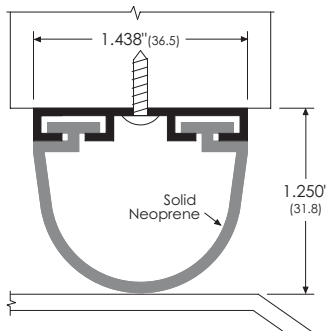

ZERO UNDER DOOR SEALS

Sizes: 914mm (3 ft), 1219mm (4 ft), 1829mm (6 ft), 2134mm (7 ft), 3048mm (10 ft). Other sizes available to order, maximum 3048mm.
 Finishes: A=mill aluminium, AA=clear anodised silver, B=sef colour brass (aka US bronze), D=dark bronze anodised and G=gold anodised where indicated.
 Availability: usually ex-stock except items marked with an asterisk, which are to special order (2-3 weeks) depending on quantity.

53A
 19mm wide carrier.
 53A Mill Aluminium

52A
 37mm wide carrier.
 52A Mill Aluminium

72A
 44mm wide carrier.
 72A Mill Aluminium

452A
 37mm wide carrier (larger neoprene).
 452A Mill Aluminium

381A
 Double flipper sweep.
 381A Mill Aluminium

8149AA
 Angle sill sweep.
 8149AA* Anodised Aluminium

253A
 Ribbed neoprene.
 253A Mill Aluminium

153A
 Ribbed neoprene/angle.
 Available D finish to order at extra cost.
 153A Mill Aluminium

111A
 Door shoe for 44mm thick door.
 111A* Mill Aluminium

ZERO UNDER DOOR SEALS

Sizes: 914mm (3 ft), 1219mm (4 ft), 1829mm (6 ft), 2134mm (7 ft), 3048mm (10 ft). Other sizes available to order, maximum 3048mm.
 Finishes: A=mill aluminium, AA=clear anodised silver, B=self colour brass (aka US bronze), D=dark bronze anodised and G=gold anodised where indicated.
 Availability: usually ex-stock except items marked with an asterisk, which are to special order (2-3 weeks) depending on quantity.