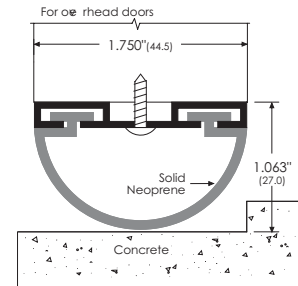

ZERO UNDER DOOR SEALS

Sizes: 914mm (3 ft), 1219mm (4 ft), 1829mm (6 ft), 2134mm (7 ft), 3048mm (10 ft). Other sizes available to order, maximum 3048mm.
 Finishes: A=mill aluminium, AA=clear anodised silver, B=sef colour brass (aka US bronze), D=dark bronze anodised and G=gold anodised where indicated.
 Availability: usually ex-stock except items marked with an asterisk, which are to special order (2-3 weeks) depending on quantity.

53A
 19mm wide carrier.
 53A Mill Aluminium

52A
 37mm wide carrier.
 52A Mill Aluminium

72A
 44mm wide carrier.
 72A Mill Aluminium

452A
 37mm wide carrier (larger neoprene).
 452A Mill Aluminium

381A
 Double flipper sweep.
 381A Mill Aluminium

8149AA
 Angle sill sweep.
 8149AA* Anodised Aluminium

253A
 Ribbed neoprene.
 253A Mill Aluminium

153A
 Ribbed neoprene/angle.
 Available D finish to order at extra cost.
 153A Mill Aluminium

111A
 Door shoe for 44mm thick door.
 111A* Mill Aluminium

ZERO UNDER DOOR SEALS

Sizes: 914mm (3 ft), 1219mm (4 ft), 1829mm (6 ft), 2134mm (7 ft), 3048mm (10 ft). Other sizes available to order, maximum 3048mm.
 Finishes: A=mill aluminium, AA=clear anodised silver, B=self colour brass (aka US bronze), D=dark bronze anodised and G=gold anodised where indicated.
 Availability: usually ex-stock except items marked with an asterisk, which are to special order (2-3 weeks) depending on quantity.