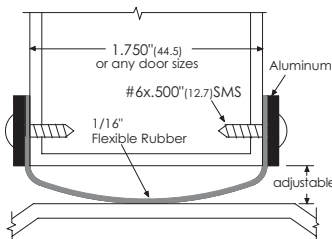

511A
Door sweep.
511A* Mill Aluminium