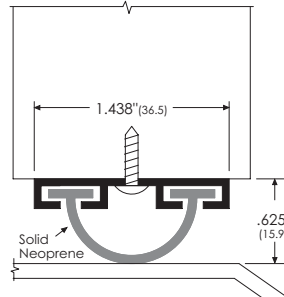

ZERO UNDER DOOR SEALS

Sizes: 914mm (3 ft), 1219mm (4 ft), 1829mm (6 ft), 2134mm (7 ft), 3048mm (10 ft). Other sizes available to order, maximum 3048mm.
 Finishes: A=mill aluminium, AA=clear anodised silver, B=sef colour brass (aka US bronze), D=dark bronze anodised and G=gold anodised where indicated.
 Availability: usually ex-stock except items marked with an asterisk, which are to special order (2-3 weeks) depending on quantity.

53A
 19mm wide carrier.
 53A Mill Aluminium

52A
 37mm wide carrier.
 52A Mill Aluminium

72A
 44mm wide carrier.
 72A Mill Aluminium

452A
 37mm wide carrier (larger neoprene).
 452A Mill Aluminium

381A
 Double flipper sweep.
 381A Mill Aluminium

ZERO UNDER DOOR SEALS

Sizes: 914mm (3 ft), 1219mm (4 ft), 1829mm (6 ft), 2134mm (7 ft), 3048mm (10 ft). Other sizes available to order, maximum 3048mm.
 Finishes: A=mill aluminium, AA=clear anodised silver, B=self colour brass (aka US bronze), D=dark bronze anodised and G=gold anodised where indicated.
 Availability: usually ex-stock except items marked with an asterisk, which are to special order (2-3 weeks) depending on quantity.